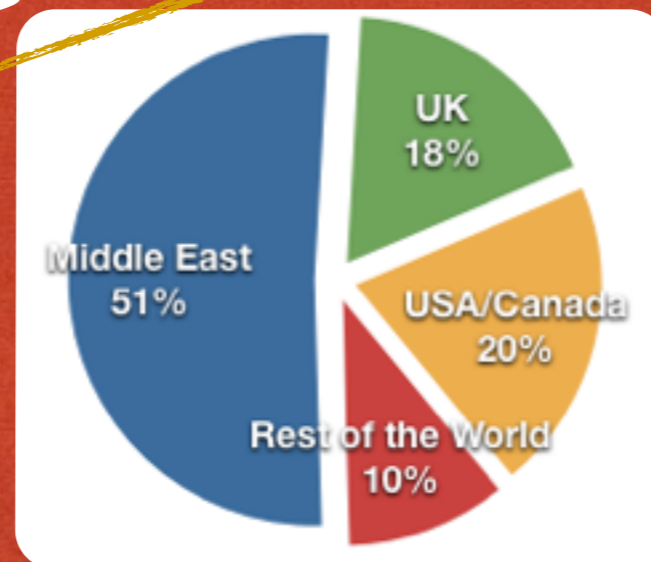

Territory

Overall