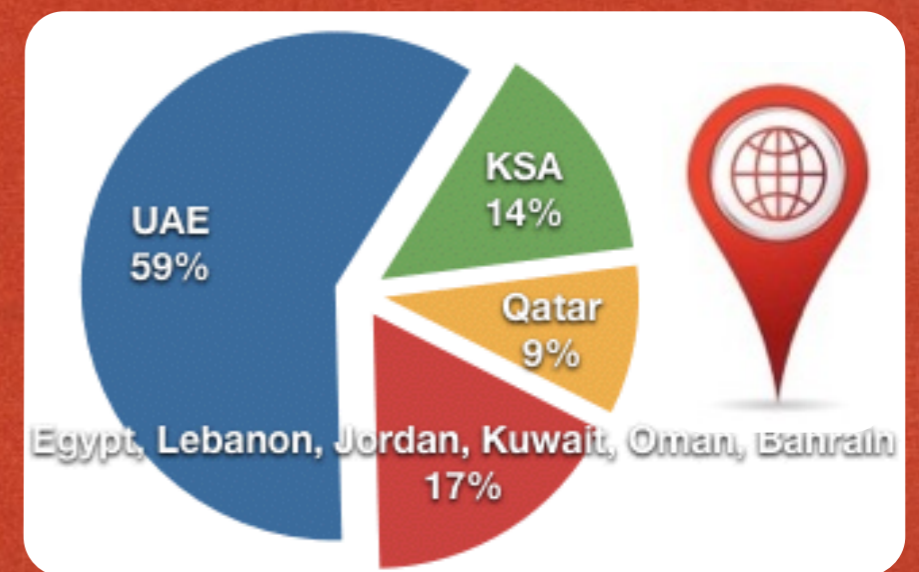

## Platforms

400,000 Monthly page views

Over 10,000 Facebook fans

Over 6,000 Twitter followers

Over 1,900 Subscribers

## Age

19%  
43%  
38%

## Territory

Overall

Middle East